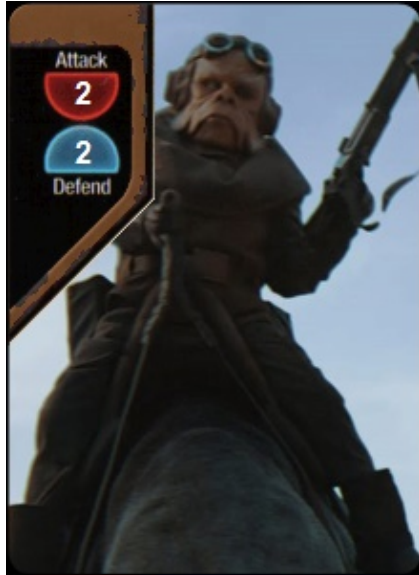

Attack 5

IG-11

DIRECTIONAL ASSAULT

Play when IG-11 is attacking.
IG-11 may play this card face up to attack all enemies in range. All enemies may defend as normal.

ERIC
DUELS
GAME

ERIC
DUELS
GAME

ERIC
DUELS
GAME