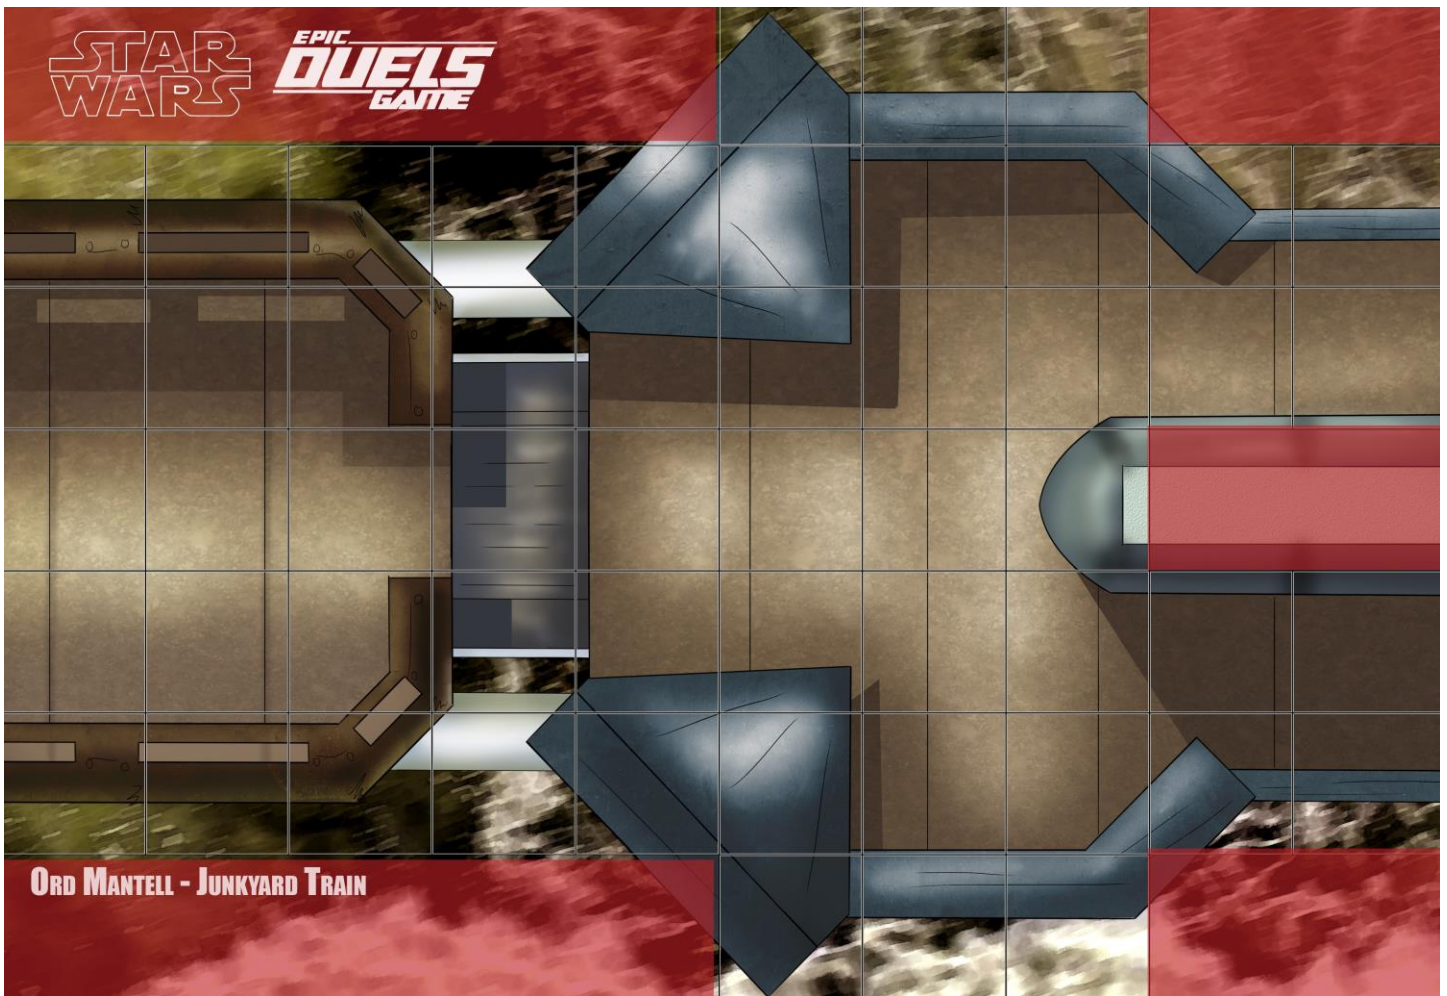

This map is inspired by the junkyard on Ord Mantell as seen in the Shadows of the Empire videogame. This one is pretty straightforward with the only cover coming from the elevated piece on the lead platform. The other red parts are considered impassable.

**STAR
WARS**

**EPIC
DUELS
GAME**

ORD MANTELL - JUNKYARD TRAIN