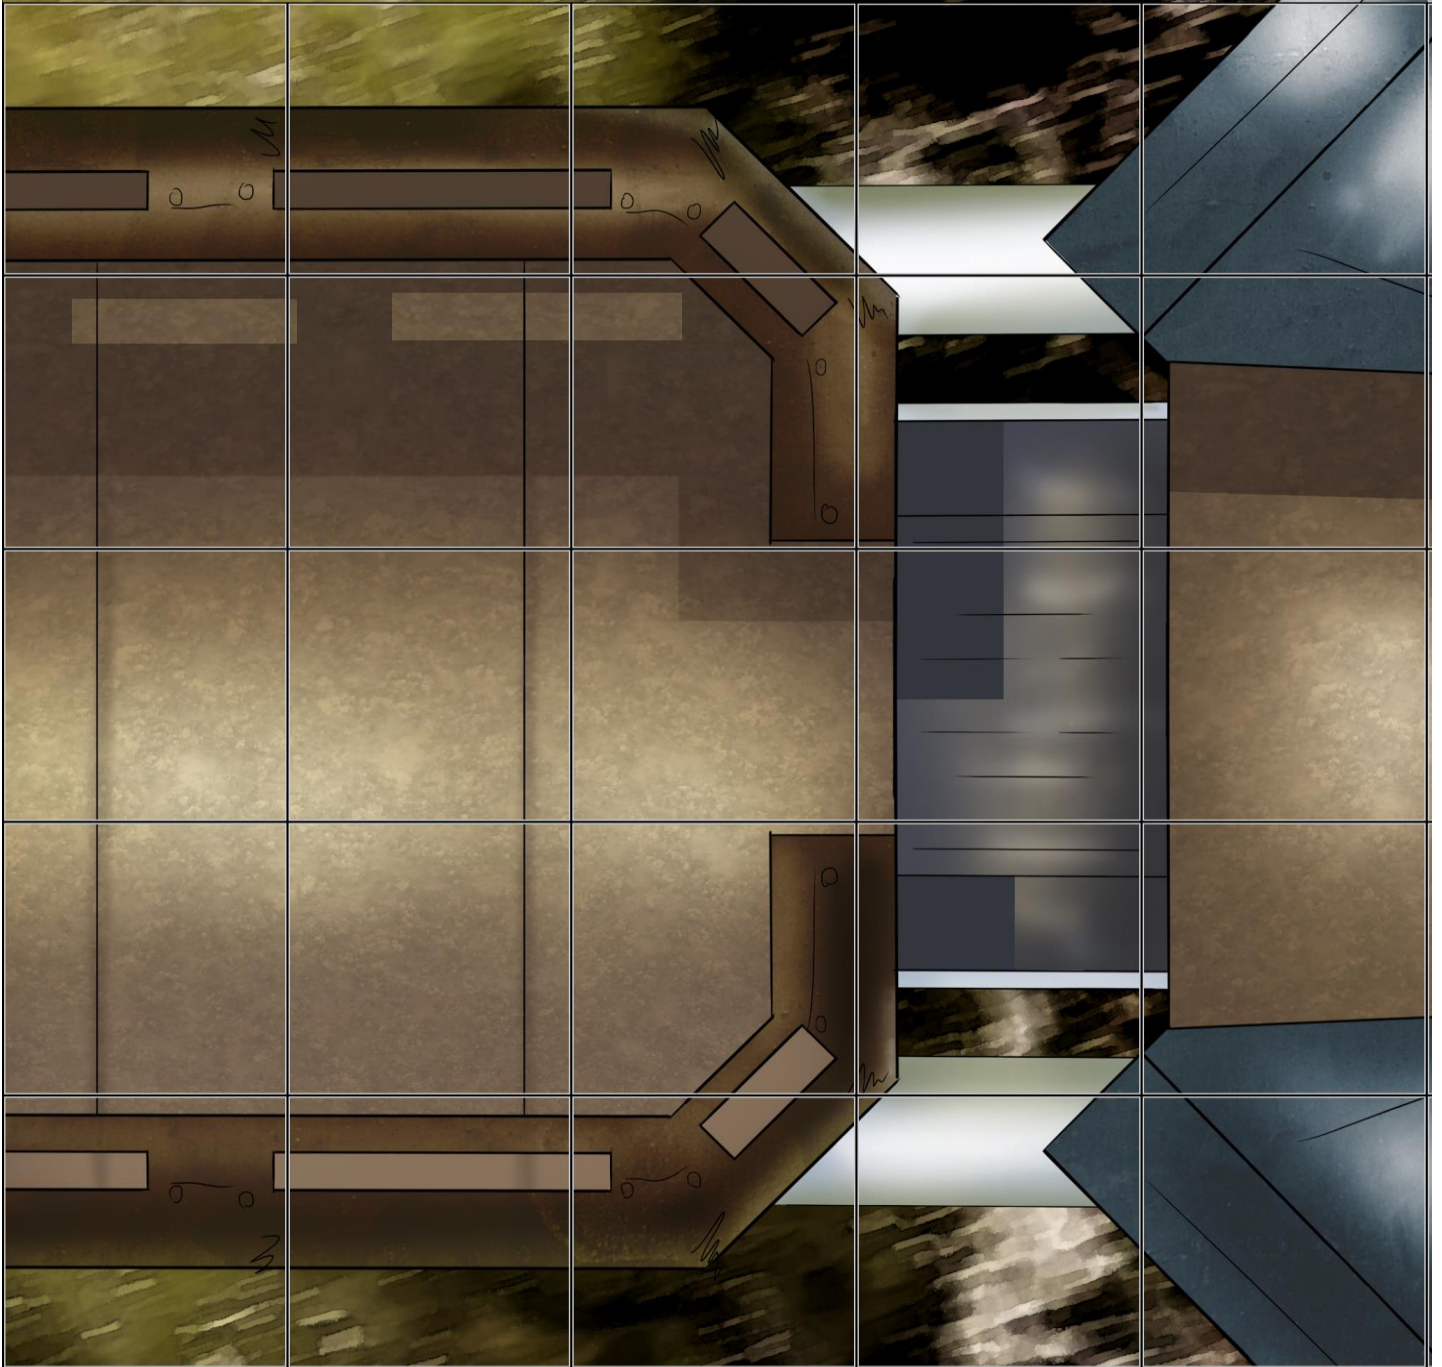

This map is inspired by the junkyard on Ord Mantell as seen in the Shadows of the Empire videogame. This one is pretty straightforward with the only cover coming from the elevated piece on the lead platform. The other red parts are considered impassable.

**STAR
WARS**

**EPIC
DUELS
GAME**

ORD MANTELL - JUNKYARD TRAIN